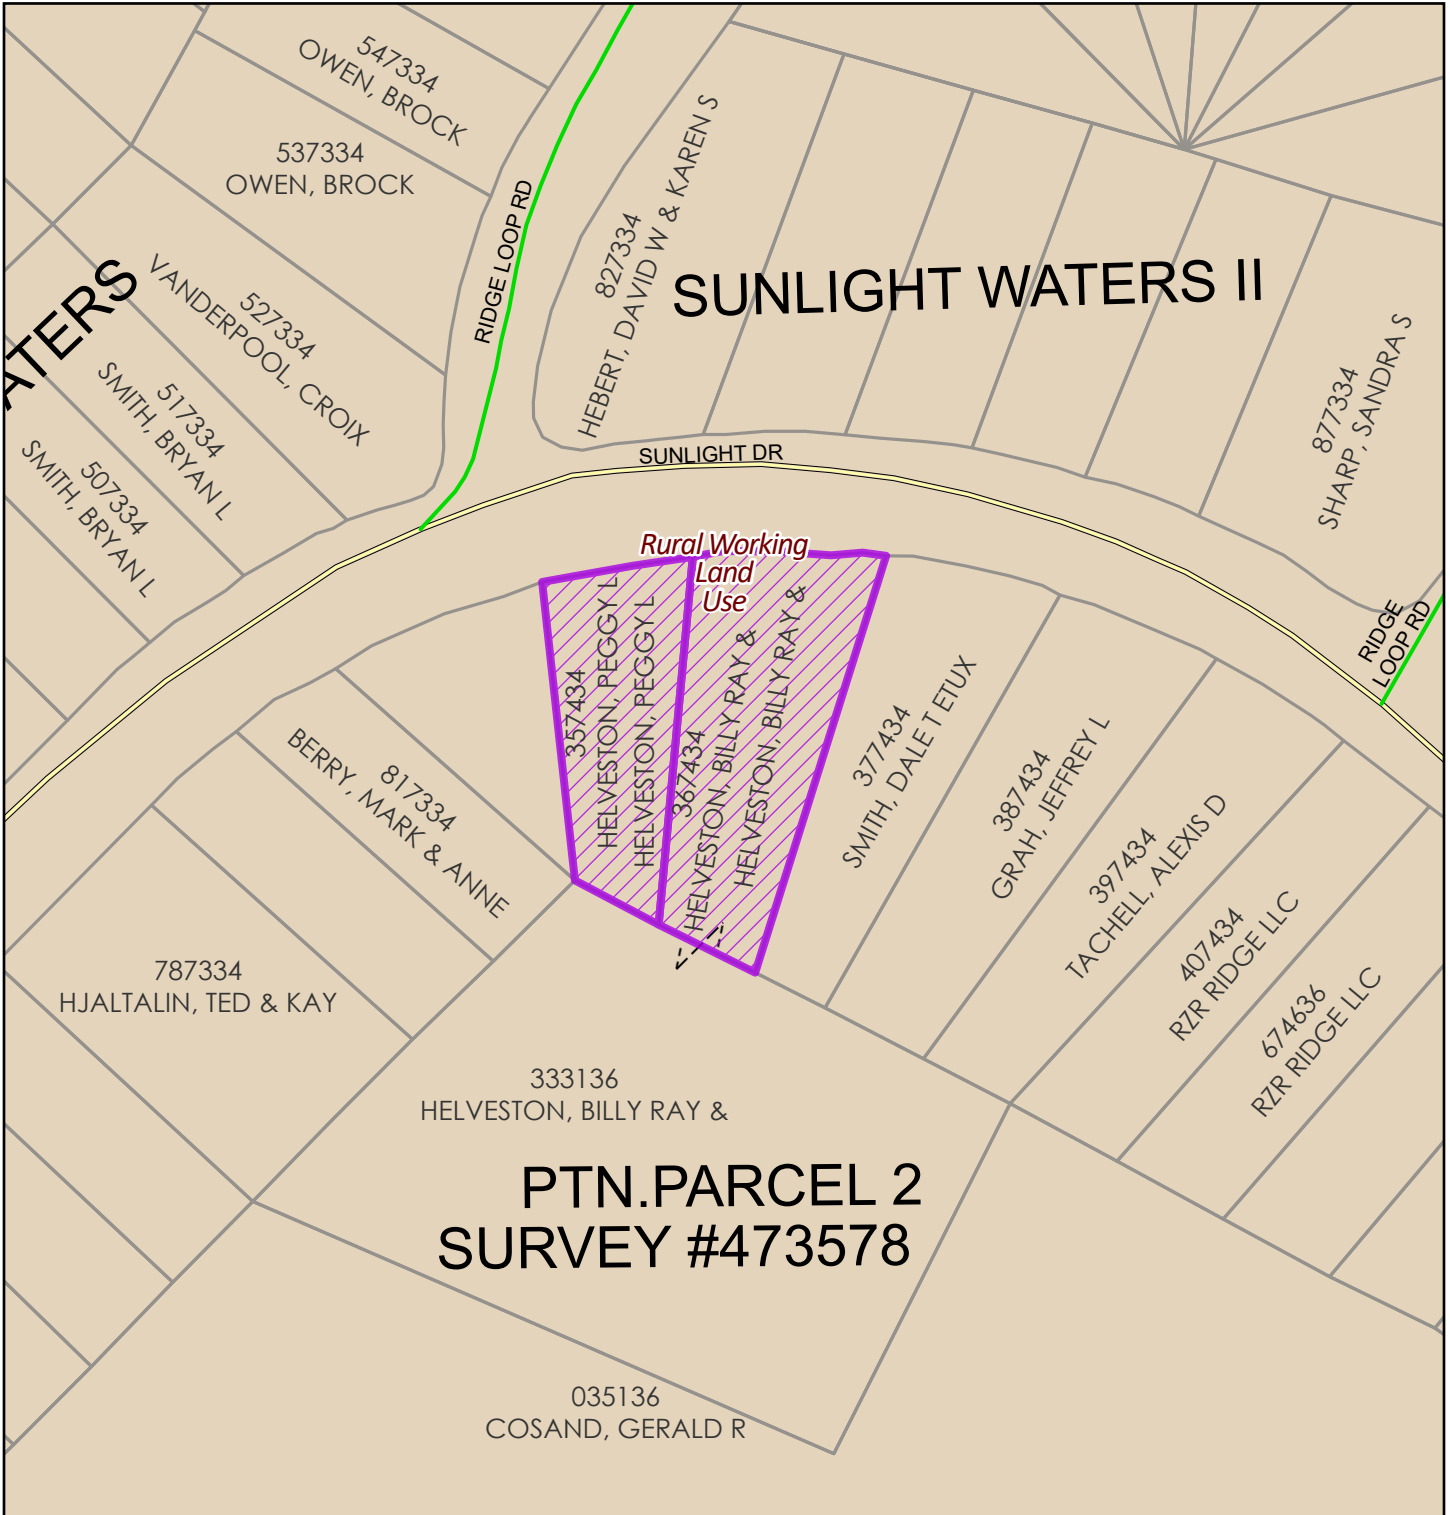

BL-26-00009 Helveston

Land Use

2026

Coordinate System: NAD 1983 StatePlane Washington South FIPS 4602 Feet